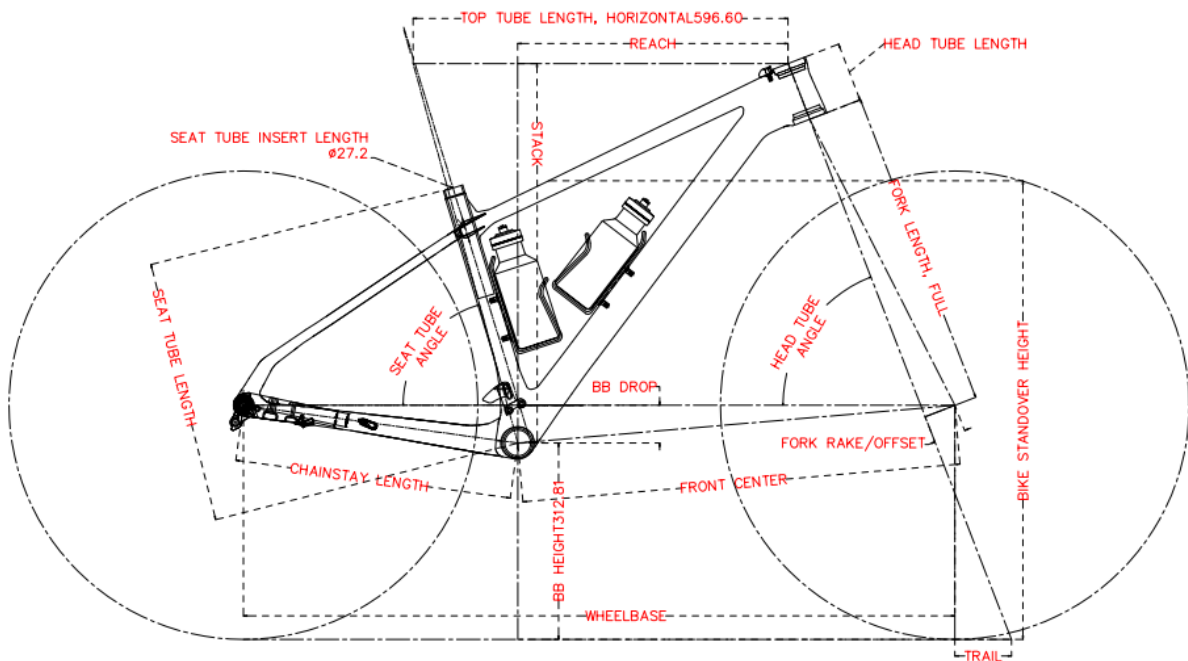

KVK Tilburg 59180684

BTW nr.NL853354935B01

JM CARBON FRAME B.V.

INFO@JMCARBONFRAME.NL

WWW.JMCARBONFRAME.NL

Material	High modulus Toray T700 carbon fiber
Size	17", 19" (Medium, Large)
Weight(+/-50g)	Size 17"-1170g, Size 19"-1200g
Headtube	Straight 1 1/2" head tube
Front Derailleur	N/A (designed for 1xsingle chainring)
Head Tube	Straight 1 1/2" head tube
Seatpost Diameter	27.2mm(31.8 clamp),
Dropper seatpost insert depth:	17" -max 180mm, Size 19" -max 200mm
Bottom Bracket	Press Fit BB92
Max Tire Clearance	29er*2.35"
Max Compatible Chainring	36T (26T~36T if with adaptor)
Chainline	52mm
Brake Type	Flat mount disc brake-160mm rotor; Post mount disc brake(need adaptor) -160mm rotor.
Fork Offset	51mm offset, M15x110mm boost fork recommended
Dropout	12*148mm Boost thru axle
Test Standard	ISO4210
Warranty	2 years

ABN AMRO 502.016.590

IBAN NL27ABNA 0502 0165 90

KVK Tilburg 59180684

BTW nr.NL853354935B01

JMCARBONFRAME B.V.

INFO@JMCARBONFRAME.NL

WWW.JMCARBONFRAME.NL

SIZE	S	M	L
SEATPOST INSERT LENGTH	180mm	180mm	200mm
REACH	405mm	430mm	453mm
TOP TUBE LENGTH, HORIZONTAL	570mm	596mm	622mm
STACK	599mm	604mm	613mm
WHEELBASE	1156mm	1129.2mm	1102.4mm
CHAINSTAY LENGTH	438mm	438mm	438mm
FRONT CENTER	669.3mm	695.9mm	722.6mm
BB DROP	60mm	60mm	60mm
BB HEIGHT	313mm	313mm	313mm
SEAT TUBE ANGLE	74.6°	74.6°	74.6°
HEAD TUBE ANGLE	69°	69°	69°
SEAT TUBE LENGTH	393mm	418mm	458mm
HEAD TUBE LENGTH	90mm	95mm	105mm
BIKE STANDOVER HEIGH(29"*2.35")	704.1mm	722.7mm	752.5mm
FORK RAKE/OFFSET	51mm	51mm	51mm
FORK LENGTH, FULL	507mm	507mm	507mm
TRAIL	88.4mm	88.4mm	88.4mm