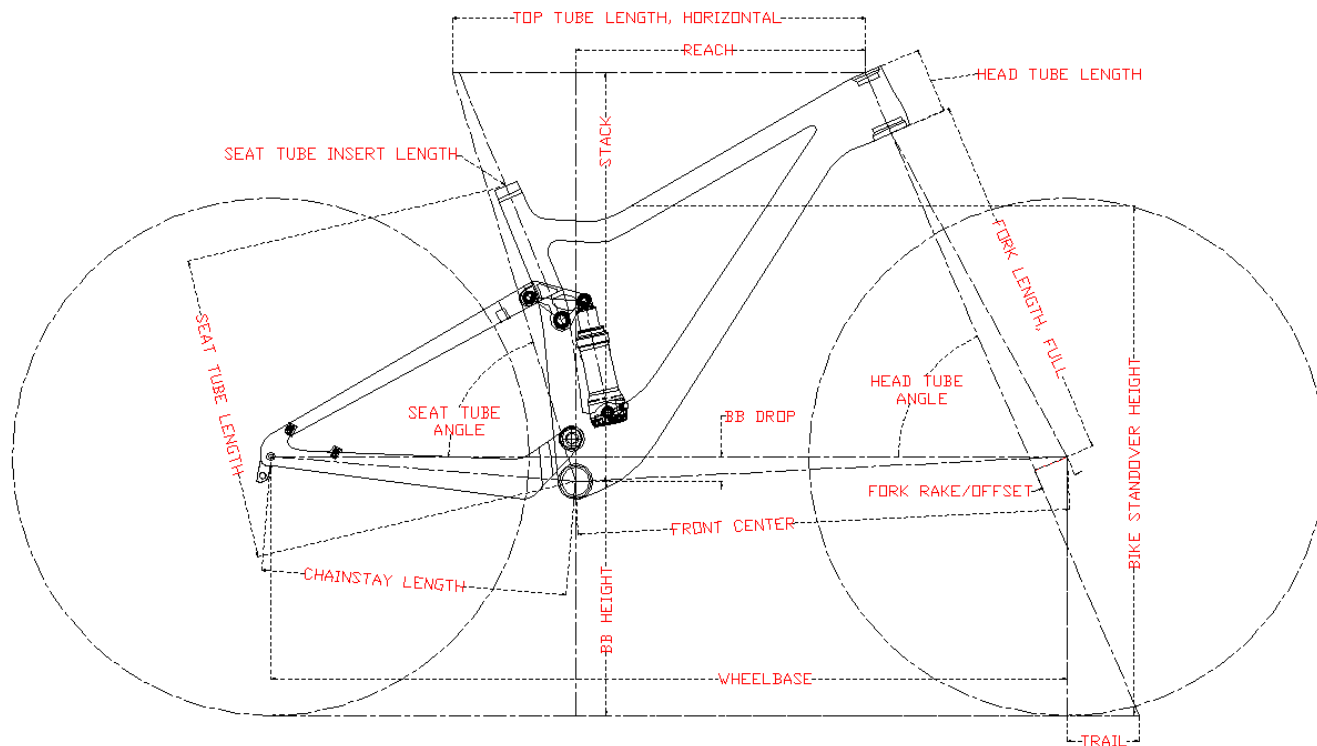

JMCARBONFRAME B.V.

info@jmcarbonframe.nl

www.jmcarbonframe.nl

	S	M	L
SEATPOST INSERT LENGTH	150mm	180mm	210mm
REACH	393.2mm	424.2mm	454.2mm
TOP TUBE LENGTH, HORIZONTAL	567mm	600mm	630mm
STACK	604.1mm	598.3mm	607.6mm
WHEELBASE	1133.5mm	1166.5mm	1196.5mm
CHAINSTAY LENGTH	443mm	443mm	443mm
FRONT CENTER	688.6mm	721.6mm	751.6mm
BB DROP	42mm	42mm	42mm
BB HEIGHT	339mm	339mm	339mm
SEAT TUBE ANGLE	73°	73°	73°

ABN AMRO 502.016.590

IBAN NL27ABNA 0502 0165 90

KVK Tilburg 59180684

BTW nr.NL853354935B01

JMCARBONFRAME B.V.
info@jmcarbonframe.nl
www.jmcarbonframe.nl

HEAD TUBE ANGLE	67°	67°	67°
SEAT TUBE LENGTH	410mm	440mm	490mm
HEAD TUBE LENGTH	95mm	95mm	105mm
BIKE STANDOVER HEIGH(29"*2.35")	710mm	733.5mm	756mm
FORK RAKE/OFFSET	51mm	51mm	51mm
FORK LENGTH, FULL	502mm	502mm	502mm
TRAIL	105mm	105mm	105mm