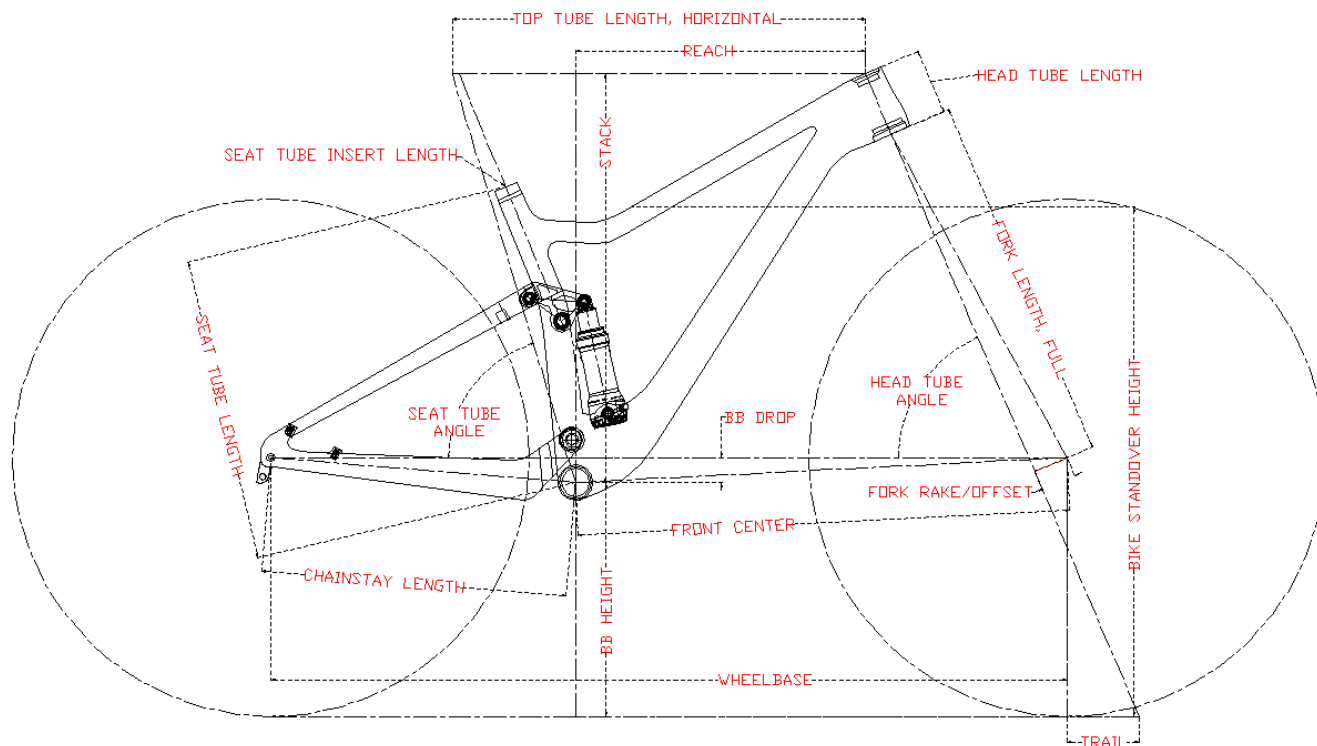

JMCARBONFRAME B.V.

info@jmcarbonframe.nl

www.jmcarbonframe.nl

	S	M	L
SEATPOST INSERT LENGTH	150mm	180mm	210mm
REACH	393.2mm	424.2mm	454.2mm
TOP TUBE LENGTH, HORIZONTAL	567mm	600mm	630mm
STACK	604.1mm	598.3mm	607.6mm
WHEELBASE	1133.5mm	1166.5mm	1196.5mm
CHAINSTAY LENGTH	443mm	443mm	443mm
FRONT CENTER	688.6mm	721.6mm	751.6mm
BB DROP	42mm	42mm	42mm
BB HEIGHT	339mm	339mm	339mm
SEAT TUBE ANGLE	73°	73°	73°

ABN AMRO 502.016.590

IBAN NL27ABNA 0502 0165 90

KVK Tilburg 59180684

BTW nr.NL853354935B01

JMCARBONFRAME B.V.
info@jmcarbonframe.nl
www.jmcarbonframe.nl

HEAD TUBE ANGLE	67°	67°	67°
SEAT TUBE LENGTH	410mm	440mm	490mm
HEAD TUBE LENGTH	95mm	95mm	105mm
BIKE STANDOVER HEIGH(29"*2.35")	710mm	733.5mm	756mm
FORK RAKE/OFFSET	51mm	51mm	51mm
FORK LENGTH, FULL	502mm	502mm	502mm
TRAIL	105mm	105mm	105mm