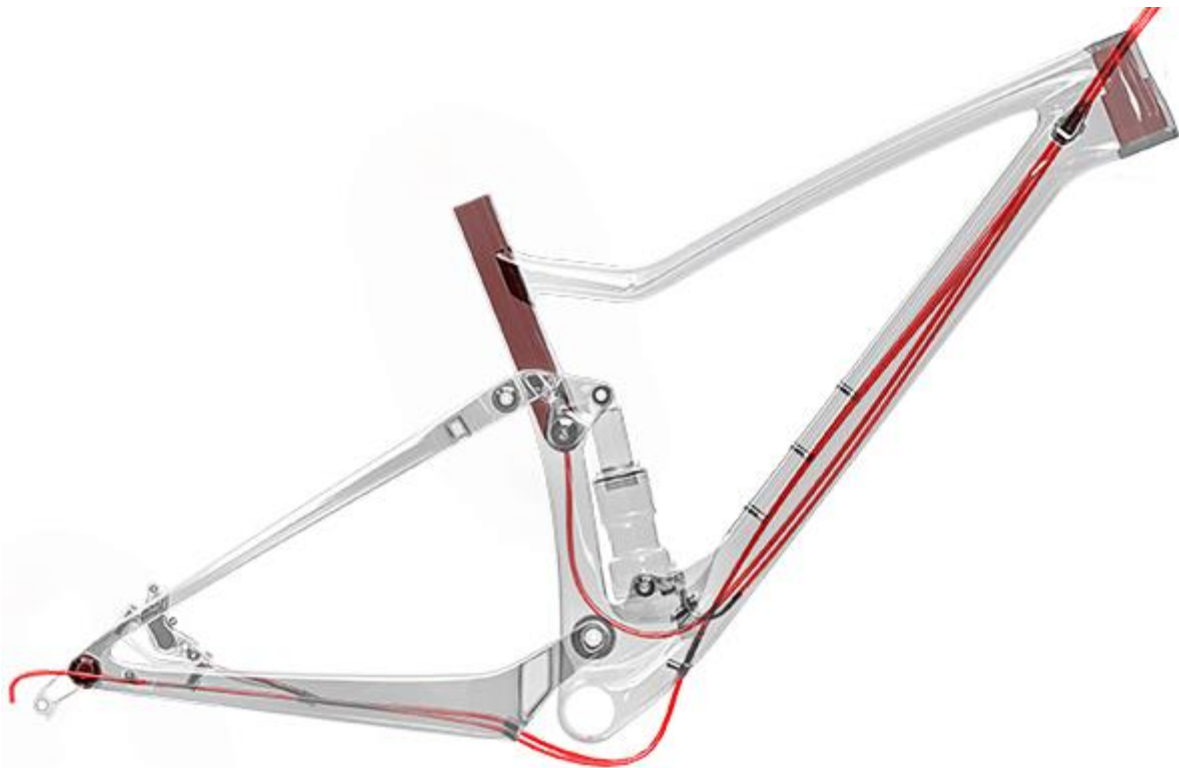

Design: optional on request

ABN AMRO 502.016.590

IBAN NL27ABNA 0502 0165 90

KVK Tilburg 59180684

BTW nr.NL853354935B01

JMCARBONFRAME B.V.
info@jmcarbonframe.nl
www.jmcarbonframe.nl

Frame	New 27.5plus 29er cross country mountain bike frame
Material	High modulus Toray T700 carbon fiber
Size	15.5", 17.5", 19" (Small, Medium, Large)
Front Travel	100~120mm
Rear Travel	100mm
Headtube	Tapered 1 1/8" - 1 1/2" head tube, upper 42mm lower 52mm (Headset standard FSA No.42ACB)
Weight	1980g/size 17.5"
Seatpost Diameter	31.6mm(34.9 clamp)- Droper seat post insert length 15.5-- 130MM 17.5-150MM 19--190MM
Bottom Bracket	Press Fit BB92
Max Tire Clearance	27.5er*2.8" or 29er*2.3"
Max Compatible Chainring	34T
Brake Type	Post Mount Disc brake 160mm
Rear Shock	Mount 165*38mm or 40mm shocks get 100mm travel (compatible with standard mount and trunnion mount)
Dropout	Thru Axle 12*148mm
Test Standard	ISO4210
Warranty	2 years

JMCARBONFRAME B.V.

info@jmcarbonframe.nl

www.jmcarbonframe.nl

	S	M	L
SEATPOST INSERT LENGTH	150mm	180mm	210mm
REACH	393.2mm	424.2mm	454.2mm
TOP TUBE LENGTH, HORIZONTAL	567mm	600mm	630mm
STACK	604.1mm	598.3mm	607.6mm
WHEELBASE	1133.5mm	1166.5mm	1196.5mm
CHAINSTAY LENGTH	443mm	443mm	443mm
FRONT CENTER	688.6mm	721.6mm	751.6mm
BB DROP	42mm	42mm	42mm
BB HEIGHT	339mm	339mm	339mm
SEAT TUBE ANGLE	73°	73°	73°

ABN AMRO 502.016.590

IBAN NL27ABNA 0502 0165 90

KVK Tilburg 59180684

BTW nr.NL853354935B01

JMCARBONFRAME B.V.
info@jmcarbonframe.nl
www.jmcarbonframe.nl

HEAD TUBE ANGLE	67°	67°	67°
SEAT TUBE LENGTH	410mm	440mm	490mm
HEAD TUBE LENGTH	95mm	95mm	105mm
BIKE STANDOVER HEIGH(29"*2.35")	710mm	733.5mm	756mm
FORK RAKE/OFFSET	51mm	51mm	51mm
FORK LENGTH, FULL	502mm	502mm	502mm
TRAIL	105mm	105mm	105mm