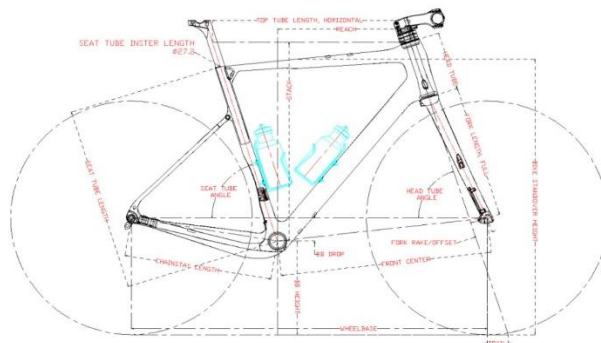

Material	High modulus Toray T700 carbon fiber
Size	49, 52, 55, 58 (cm)
Fork	Carbon fork
Headtube	Tapered 1 1/8" - 1 1/2" head tube(upper 42mm lower 52mm)
Weight	Frame 1100g/fork 460g/seat post 199g/Medium size
Seatpost	27.2mm diameter round
Bottom bracket	BB86
Max tire clearance	700x53C or 650bx2.1"
Brake mount type	Shimano flat mount disc brake
Dropout	Front 12*100mm TA Rear 12*142mm TA
Groupset	Machanical and Di2 compatible
Test Standard	ISO4210
Warranty	5 years

BTW nr.NL853354935B01

LIGHT CARBON

JM CARBON FRAME B.V.

INFO@JMCARBONFRAME.NL

WWW.JMCARBONFRAME.NL

	490	520	550	580
SEATPOST INSERT LENGTH	180mm	220mm	250mm	270mm
REACH	374.1mm	377.5mm	386mm	397.1mm
TOP TUBE LENGTH, HORIZONTAL	535mm	550mm	575mm	595mm
STACK	542.6mm	563.4mm	598.6mm	627.1mm
WHEELBASE	1008.9mm	1014.5mm	1029.6mm	1049.8mm
CHAINSTAY LENGTH	430mm	430mm	430mm	430mm
FRONT CENTER	593.8mm	599.4mm	614.5mm	634.5mm
BB DROP	70mm	70mm	70mm	70mm
BB HEIGHT	285mm	285mm	285mm	285mm
SEAT TUBE ANGLE	73.5°	73°	72.5°	72.5°
HEAD TUBE ANGLE	71°	71.5°	72°	72°
SEAT TUBE LENGTH	490mm	520mm	550mm	580mm
HEAD TUBE LENGTH	120mm	140mm	175mm	205mm
BIKE STANDOVER HEIGHT(700C*53C)	776.4mm	793.4mm	833.4mm	863.9mm
BIKE STANDOVER HEIGHT(650B*2.1")	766.4mm	783.4mm	823.4mm	853.9mm
FORK RAKE/OFFSET	50mm	50mm	50mm	50mm
FORK LENGTH, FULL	397mm	397mm	397mm	397mm
TRAIL	69.3mm	66.1mm	62.7mm	62.7mm