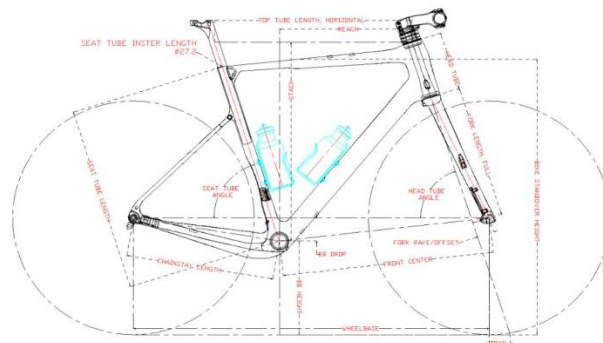

Material	High modulus Toray T700 carbon fiber
Size	49, 52, 55, 58 (cm)
Fork	Carbon fork
Headtube	Tapered 1 1/8"- 1 1/2" head tube(upper 42mm lower 52mm)
Weight	Frame 1100g/fork 460g/seat post 199g/Medium size
Seatpost	27.2mm diameter round
Bottom bracket	BB86
Max tire clearance	700x53C or 650bx2.1"
Brake mount type	Shimano flat mount disc brake
Dropout	Front 12*100mm TA Rear 12*142mm TA
Groupset	Machanical and Di2 compatible
Test Standard	ISO4210
Warranty	5 years

BTW nr.NL853354935B01

LIGHT CARBON

JM CARBON FRAME B.V.

INFO@JMCARBONFRAME.NL

WWW.JMCARBONFRAME.NL

	490	520	550	580
SEATPOST INSERT LENGTH	180mm	220mm	250mm	270mm
REACH	374.1mm	377.5mm	386mm	397.1mm
TOP TUBE LENGTH, HORIZONTAL	535mm	550mm	575mm	595mm
STACK	542.6mm	563.4mm	598.6mm	627.1mm
WHEELBASE	1008.9mm	1014.5mm	1029.6mm	1049.8mm
CHAINSTAY LENGTH	430mm	430mm	430mm	430mm
FRONT CENTER	593.8mm	599.4mm	614.5mm	634.5mm
BB DROP	70mm	70mm	70mm	70mm
BB HEIGHT	285mm	285mm	285mm	285mm
SEAT TUBE ANGLE	73.5°	73°	72.5°	72.5°
HEAD TUBE ANGLE	71°	71.5°	72°	72°
SEAT TUBE LENGTH	490mm	520mm	550mm	580mm
HEAD TUBE LENGTH	120mm	140mm	175mm	205mm
BIKE STANDOVER HEIGHT(700C*53C)	776.4mm	793.4mm	833.4mm	863.9mm
BIKE STANDOVER HEIGHT(650B*2.1")	766.4mm	783.4mm	823.4mm	853.9mm
FORK RAKE/OFFSET	50mm	50mm	50mm	50mm
FORK LENGTH, FULL	397mm	397mm	397mm	397mm
TRAIL	69.3mm	66.1mm	62.7mm	62.7mm