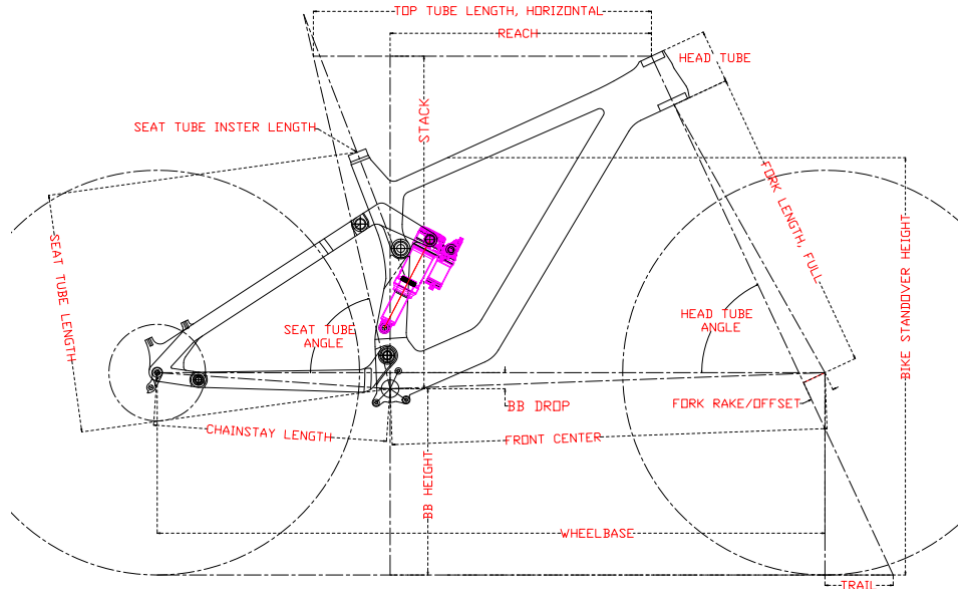

BTW nr.NL853354935B01

JMCARBONFRAME B.V.
info@jmcarbonframe.nl
www.jmcarbonframe.nl

All New Enduro Carbon Frame LCFS947

Frame	All New Enduro Carbon Frame LCFS947
Material	High modulus Toray T700 carbon fiber
Size	Medium, Large, Xlarge
Front Travel	160-170mm
Rear Travel	150-160mm
Headtube	Tapered 1.5" - 1 1/8", ID 44/56mm (headset Press fit 44/56 bearing)
Weight	2750g/L
Seatpost Diameter	φ31.6mm (dropper seat post max insert length M:135mm/L:170mm/XL:200mm)
Bottom Bracket	BSA-73mm BC1.37*24T (Compatible with ISCG-05 chain guide)
Max Tire Clearance	650bx3.0" or 29erx2.6"
Max Compatible Chainring	32T (12-speed free wheel (10-50T) compatible)
Rotor	Post Mount disc brake, 180mm rotor. (compatible with 203mm rotor by using adapter)
Front Derailleur	Single chainring 1x drivetrain system Shock eye-eye: 185x55mm (hardware 30xφ10mm), shock travel: 55mm -rear travel: 159mm Shock eye-eye: 185x55mm (hardware 30xφ10mm), shock travel: 52.5mm -rear travel: 153mm
Rear Shock	Shock eye-eye: 185x55mm (hardware 30xφ10mm), shock travel: 50mm -rear travel: 147mm Shock eye-eye: 185x55mm (hardware 30xφ10mm), shock travel: 47.5mm -rear travel: 141mm
Dropout	12*148mm boost thru axle
Test Standard	ISO4210
Warranty	2 years

ABN AMRO 502.016.590
IBAN NL27ABNA 0502 0165 90
KVK Tilburg 59180684
BTW nr.NL853354935B01

	M	L	XL
SEATPOST INSERT LENGTH	135mm	170mm	200mm
REACH	456mm	487mm	508mm
TOP TUBE LENGTH, HORIZONTAL	600mm	630mm	650mm
STACK	614mm	620mm	630mm
WHEELBASE	1211.3mm	1244.3mm	1264.3mm
CHAINSTAY LENGTH	435mm	435mm	435mm
FRONT CENTER	675.1mm	810.9mm	812.6mm
BB DROP	30mm	30mm	30mm
BB HEIGHT	347mm	347mm	347mm
SEAT TUBE ANGLE	77°	77°	77°
HEAD TUBE ANGLE	65°	65°	65°
SEAT TUBE LENGTH	410mm	445mm	485mm
HEAD TUBE LENGTH	95mm	100mm	110mm
BIKE STANDOVER HEIGH(29"*2.6")	750.8mm	777.6mm	786.7mm
FORK RAKE/OFFSET	44mm	44mm	44mm
FORK LENGTH, FULL	571mm	571mm	571mm
TRAIL	127mm	127mm	127mm