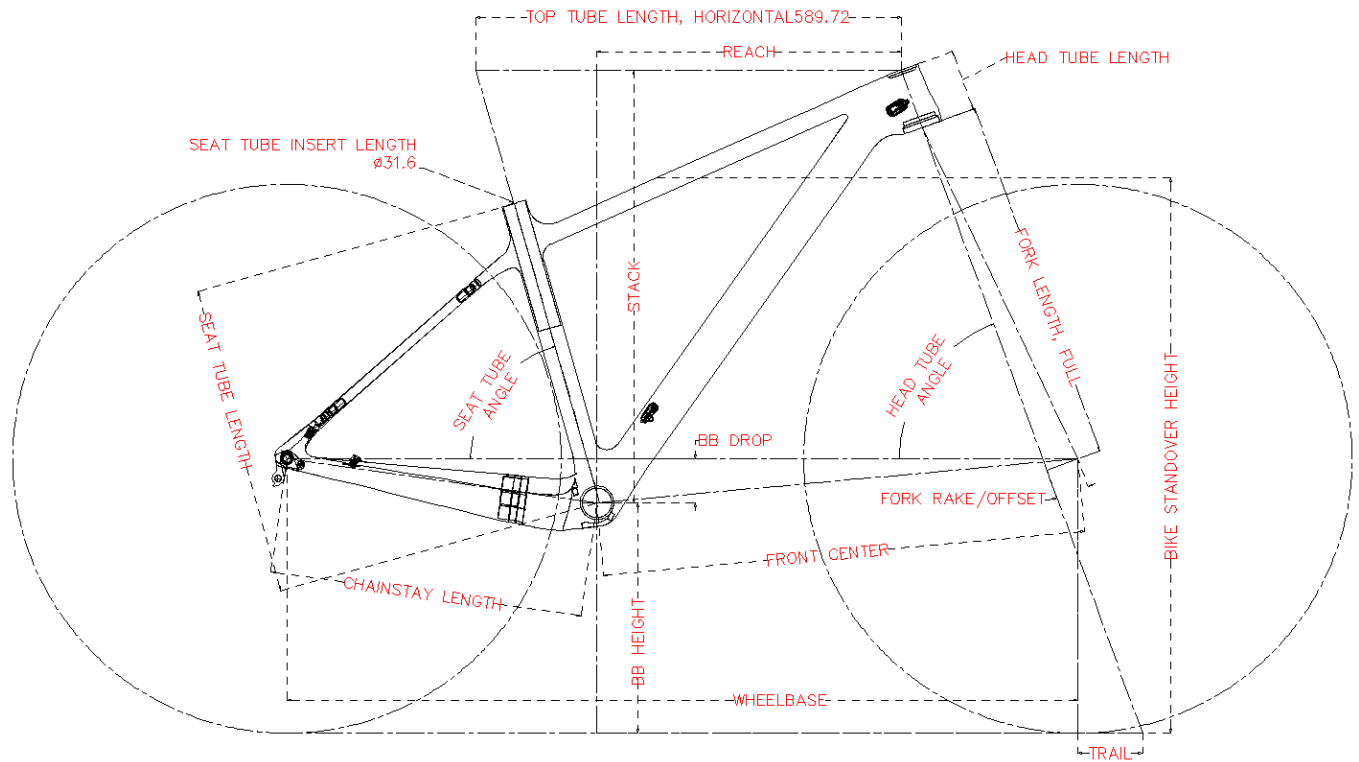

JMCARBONFRAME B.V.

info@jmcarbonframe.nl

www.jmcarbonframe.nl

ABN AMRO 502.016.590

IBAN NL27ABNA 0502 0165 90

KVK Tilburg 59180684

BTW nr.NL853354935B01