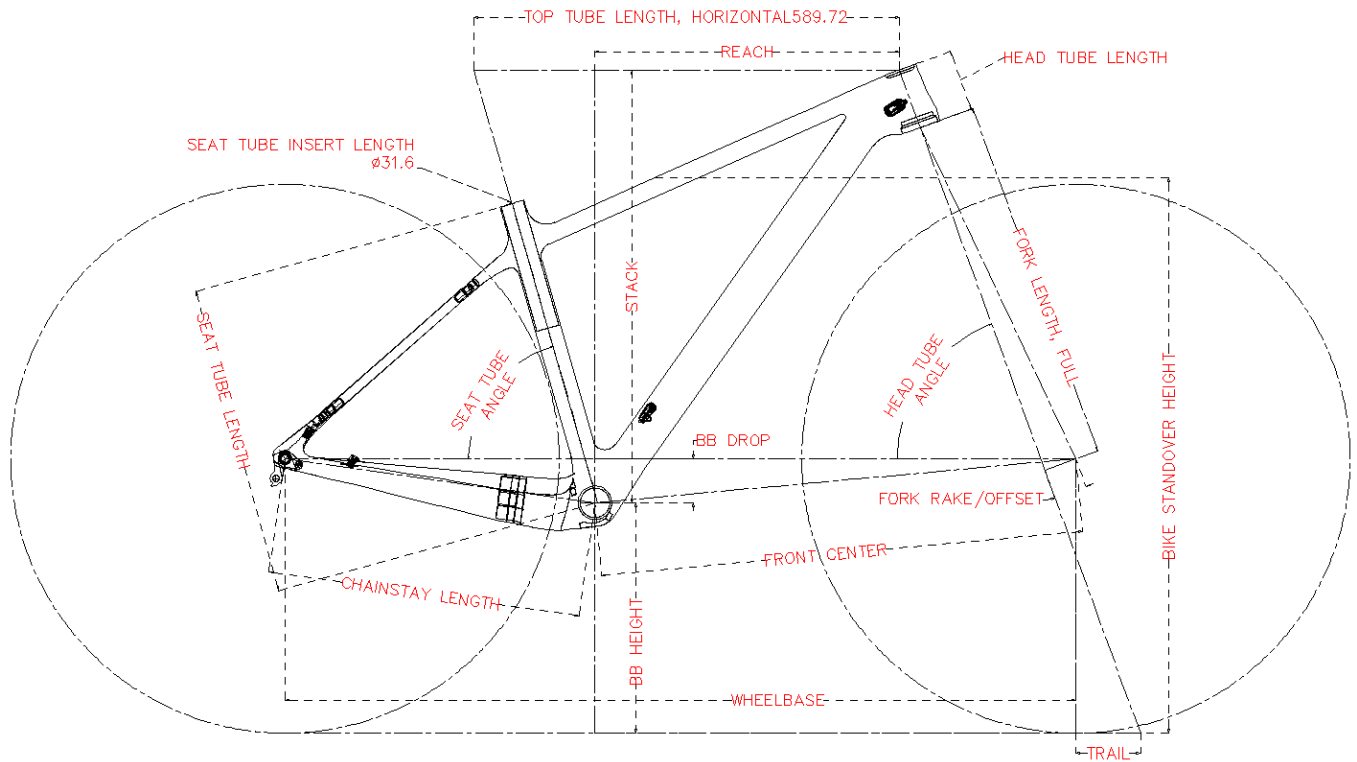

ABN AMRO 502.016.590

IBAN NL27ABNA 0502 0165 90

KVK Tilburg 59180684

BTW nr.NL853354935B01