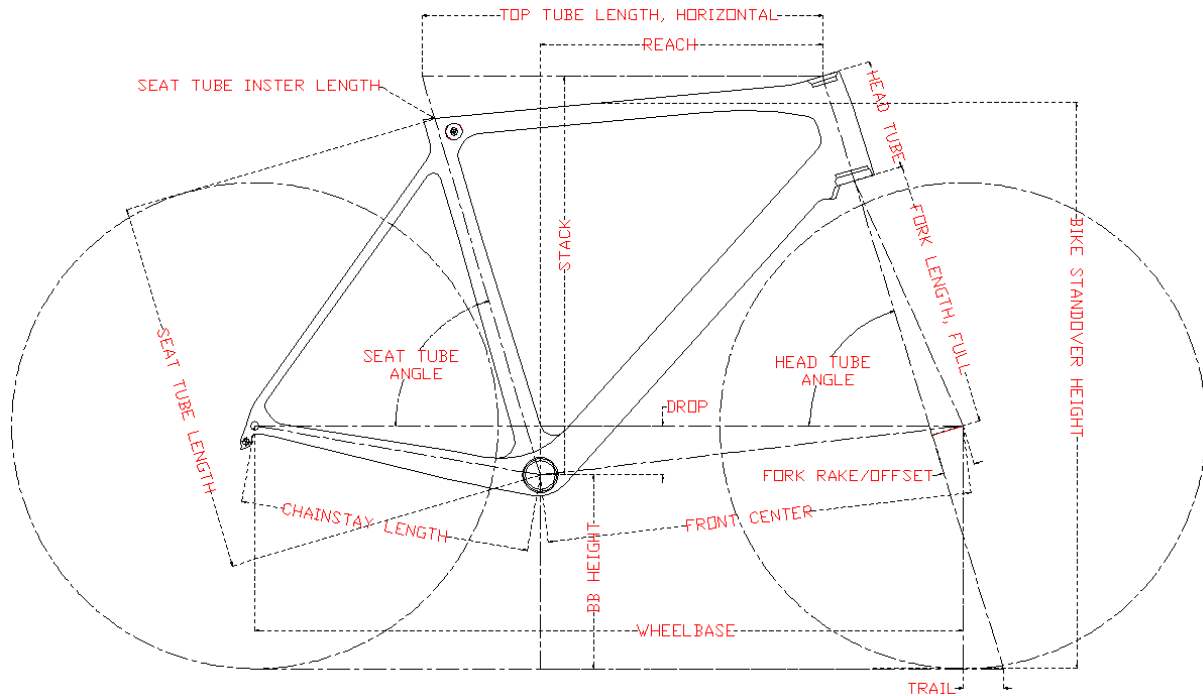

LIGHTCARBON EUROPE  
 JMCARBONFRAME B.V.  
[info@jmcarbonframe.nl](mailto:info@jmcarbonframe.nl)  
[www.jmcarbonframe.nl](http://www.jmcarbonframe.nl)

	460	490	520	540	580	
SEATPOST INSERT LENGTH	210mm	240mm	240mm	270mm	300mm	340mm
REACH	367.5mm	383.9mm	383.9mm	394.5mm	398.4mm	398.3mm
TOP TUBE LENGTH, HORIZONTAL	510mm	535mm	535mm	560mm	575mm	600mm
STACK	513mm	526mm	526mm	558mm	577mm	620mm
WHEELBASE	961mm	972.8mm	972.8mm	990.1mm	998.8mm	1011.5mm
CHAINSTAY LENGTH	405mm	405mm	405mm	405mm	405mm	405mm
FRONT CENTER	567.1mm	578.7mm	578.7mm	595mm	600.1mm	612.7mm
BB DROP	72mm	72mm	72mm	69mm	67mm	67mm

BB HEIGHT	267.8mm	268mm	270.9mm	274mm	272.9mm
SEAT TUBE ANGLE	74.5°	74°	73.5°	73°	72°
HEAD TUBE ANGLE	71.5°	72.5°	73°	73.5°	73.5°
SEAT TUBE LENGTH	460mm	490mm	520mm	540mm	580mm
HEAD TUBE LENGTH	108mm	118mm	153mm	173mm	218mm
BIKE STANDOVER HEIGHT(700C*25C)	741.4mm	759.9mm	790.7mm	809.8mm	849mm
FORK RAKE/OFFSET	45mm	45mm	45mm	45mm	45mm
FORK LENGTH, FULL	372mm	372mm	372mm	372mm	372mm
TRAIL	67mm	61mm	57mm	54mm	53.5mm