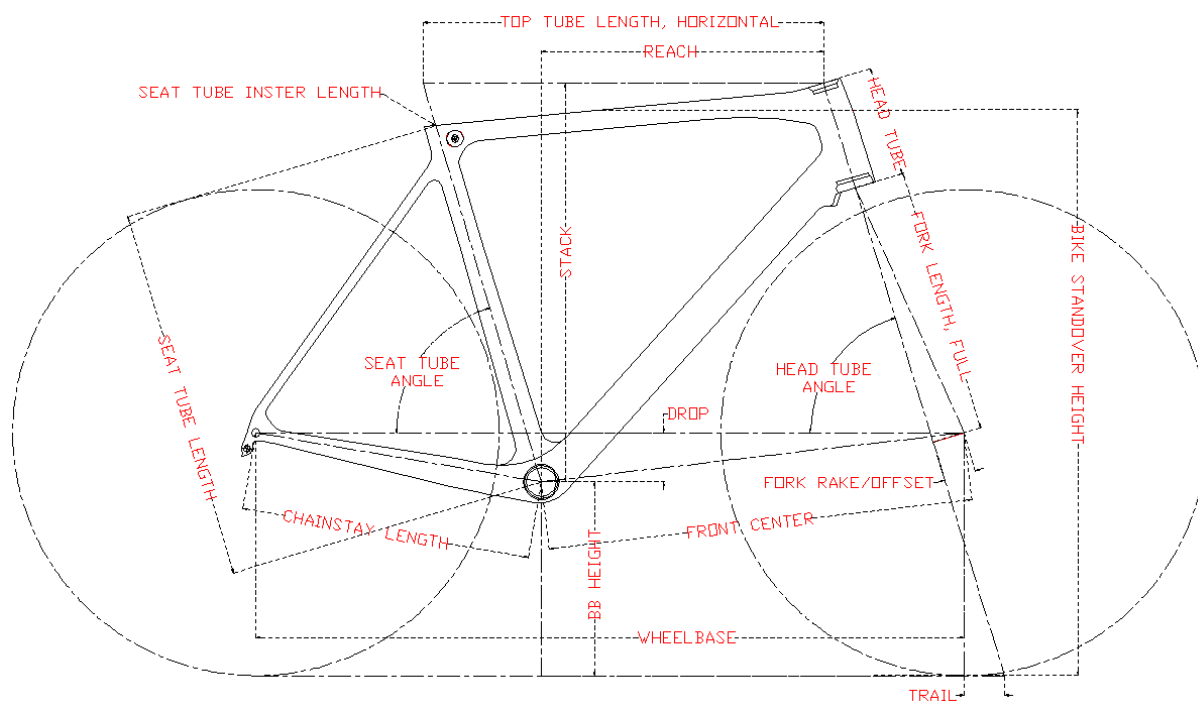

	460	490	520	540	580	
SEATPOST INSERT LENGTH	210mm	240mm	240mm	270mm	300mm	340mm
REACH	367.5mm	383.9mm	383.9mm	394.5mm	398.4mm	398.3mm
TOP TUBE LENGTH, HORIZONTAL	510mm	535mm	535mm	560mm	575mm	600mm
STACK	513mm	526mm	526mm	558mm	577mm	620mm
WHEELBASE	961mm	972.8mm	972.8mm	990.1mm	998.8mm	1011.5mm
CHAINSTAY LENGTH	405mm	405mm	405mm	405mm	405mm	405mm
FRONT CENTER	567.1mm	578.7mm	578.7mm	595mm	600.1mm	612.7mm
BB DROP	72mm	72mm	72mm	69mm	67mm	67mm

ABN AMRO 502.016.590
IBAN NL27ABNA 0502 0165 90
KVK Tilburg 59180684
BTW nr. NL853354935B01

LIGHTCARBON EUROPE
 JMCARBONFRAME B.V.
info@jmcarbonframe.nl
www.jmcarbonframe.nl

BB HEIGHT	267.8mm	268mm	270.9mm	274mm	272.9mm
SEAT TUBE ANGLE	74.5°	74°	73.5°	73°	72°
HEAD TUBE ANGLE	71.5°	72.5°	73°	73.5°	73.5°
SEAT TUBE LENGTH	460mm	490mm	520mm	540mm	580mm
HEAD TUBE LENGTH	108mm	118mm	153mm	173mm	218mm
BIKE STANDOVER HEIGHT(700C*25C)	741.4mm	759.9mm	790.7mm	809.8mm	849mm
FORK RAKE/OFFSET	45mm	45mm	45mm	45mm	45mm
FORK LENGTH, FULL	372mm	372mm	372mm	372mm	372mm
TRAIL	67mm	61mm	57mm	54mm	53.5mm