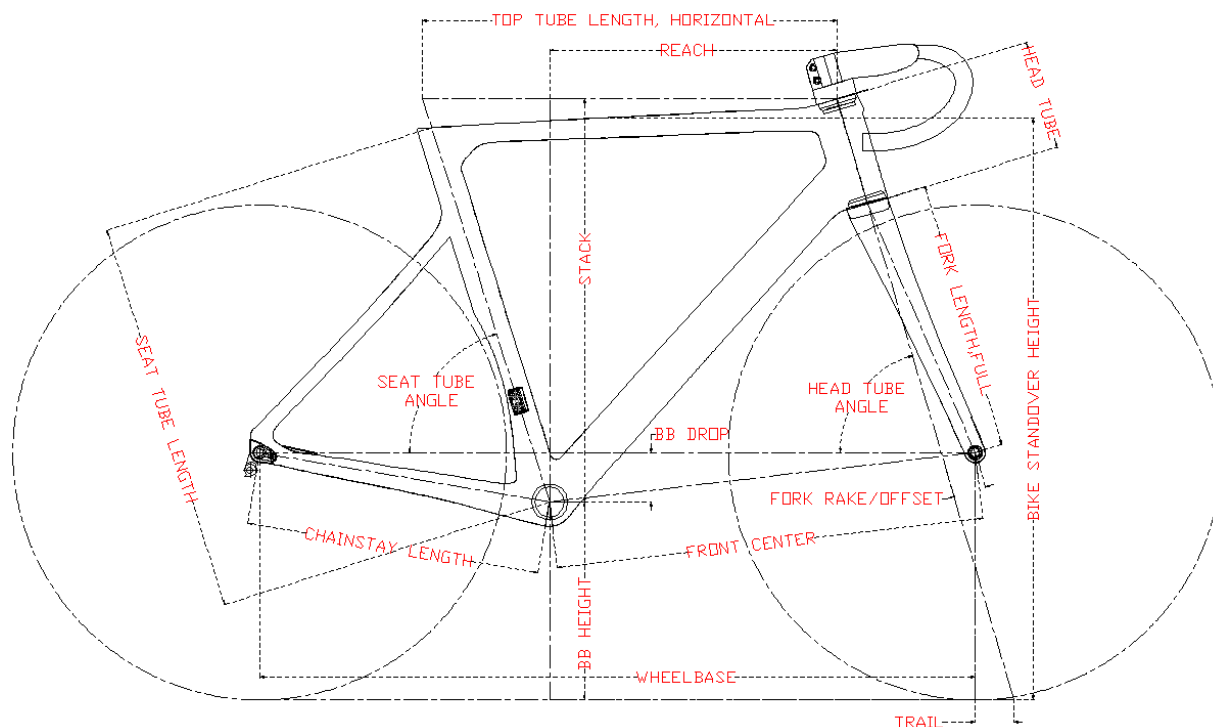

JMCARBONFRAME B.V.

info@jmcarbonframe.nl

www.jmcarbonframe.nl

	510	540	570
SEATPOST INSERT LENGTH	250mm	270mm	280mm
REACH	392.8mm	395.4mm	404.3mm
TOP TUBE LENGTH, HORIZONTAL	550mm	570mm	590mm
STACK	533mm	553.8mm	571.2mm
WHEELBASE	985mm	985.5mm	1002.6mm
CHAINSTAY LENGTH	405mm	405mm	405mm
FRONT CENTER	586.6mm	590.2mm	604.2mm
BB DROP	68mm	68mm	68mm
BB HEIGHT	372mm	372mm	372mm
SEAT TUBE ANGLE	73.5°	72.5°	72°
HEAD TUBE ANGLE	73°	73.5°	73.5°

ABN AMRO 502.016.590

IBAN NL27ABNA 0502 0165 90

KVK Tilburg 59180684

BTW nr.NL853354935B01

JMCARBONFRAME B.V.
info@jmcarbonframe.nl
www.jmcarbonframe.nl

SEAT TUBE LENGTH	510mm	540mm	570mm
HEAD TUBE LENGTH	130mm	150mm	170mm
BIKE STANDOVER HEIGHT(700C*28C)	776mm	800mm	822mm
FORK RAKE/OFFSET	45mm	45mm	45mm
FORK LENGTH, FULL	370mm	370mm	370mm
TRAIL	58.4mm	53.8mm	53.8mm